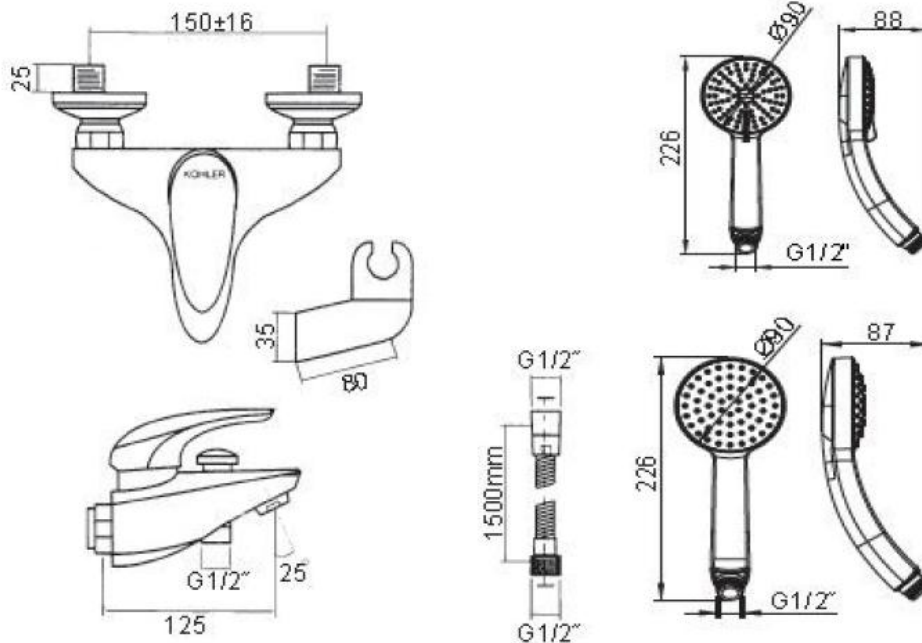

### Product Specification:

Model	Spout Reach	Diverter	Handle	Handshower	Includes	Finish
K-72708T-4A	156mm	Auto	Lever	One-way	156mm spout, valve, aerator, handle, diverter, handshower, flexible hose, bracket, bush	CP
K-72708T-3A			Loop			
K-72708T-4B			Lever	Four-way		
			Loop			
K-72712T-4A		Manual	Lever	One-way		
K-72712T-3A			Loop			
K-72712T-4B			Lever	Four-way		
K-72712T-3B			Loop			

### Product Dimension:

Reference Value

参考值

UNIT: mm

单位: 毫米

K-72708T/K-72712T

Please note that the above information are subject to change without notice.